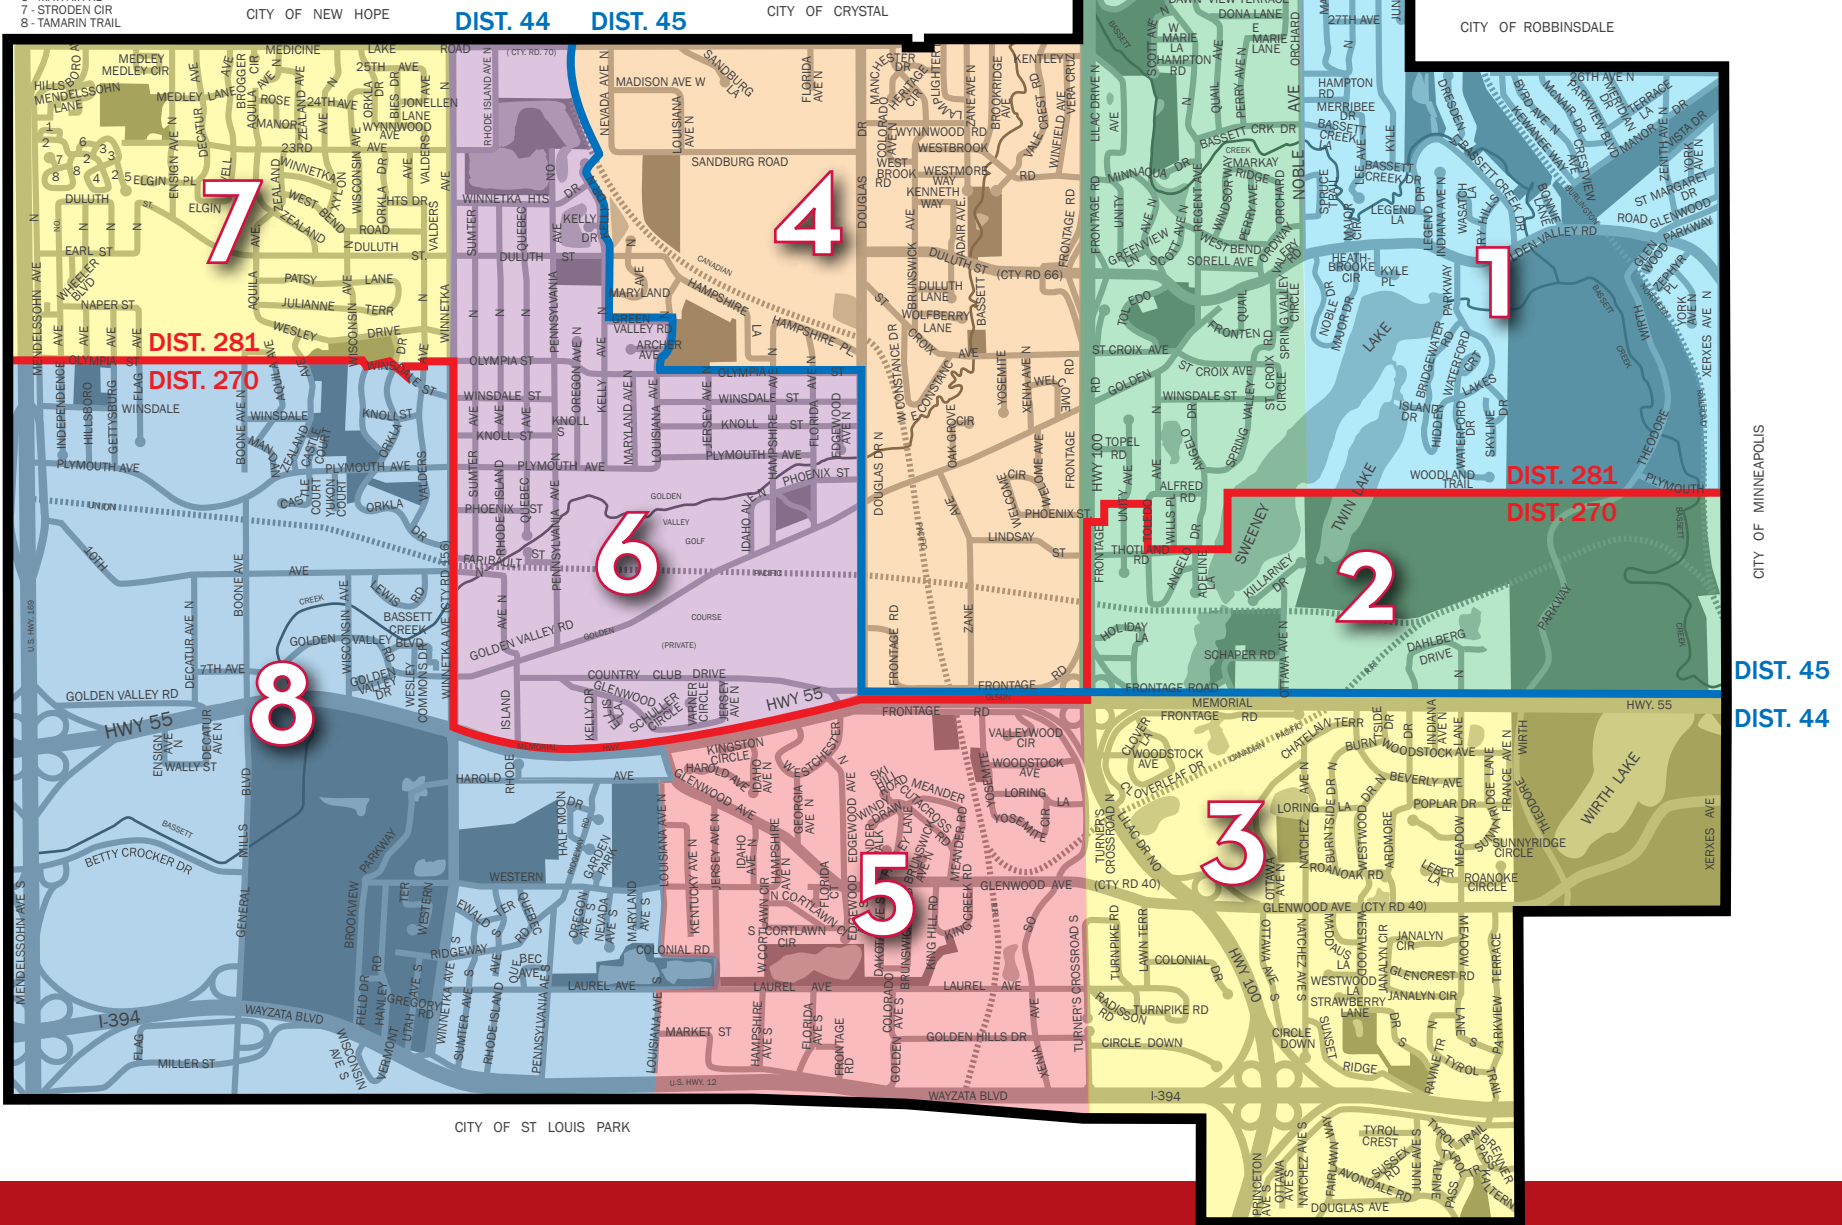

City of Golden Valley Voting Precincts

School Districts █
Senate Districts █

CITY OF NEW HOPE

DIST. 44   **DIST. 45**

CITY OF CRYSTAL

CITY OF ROBBINSDALE

CITY OF MINNEAPOLIS

DIST. 45

DIST. 44

CITY OF ST. LOUIS PARK